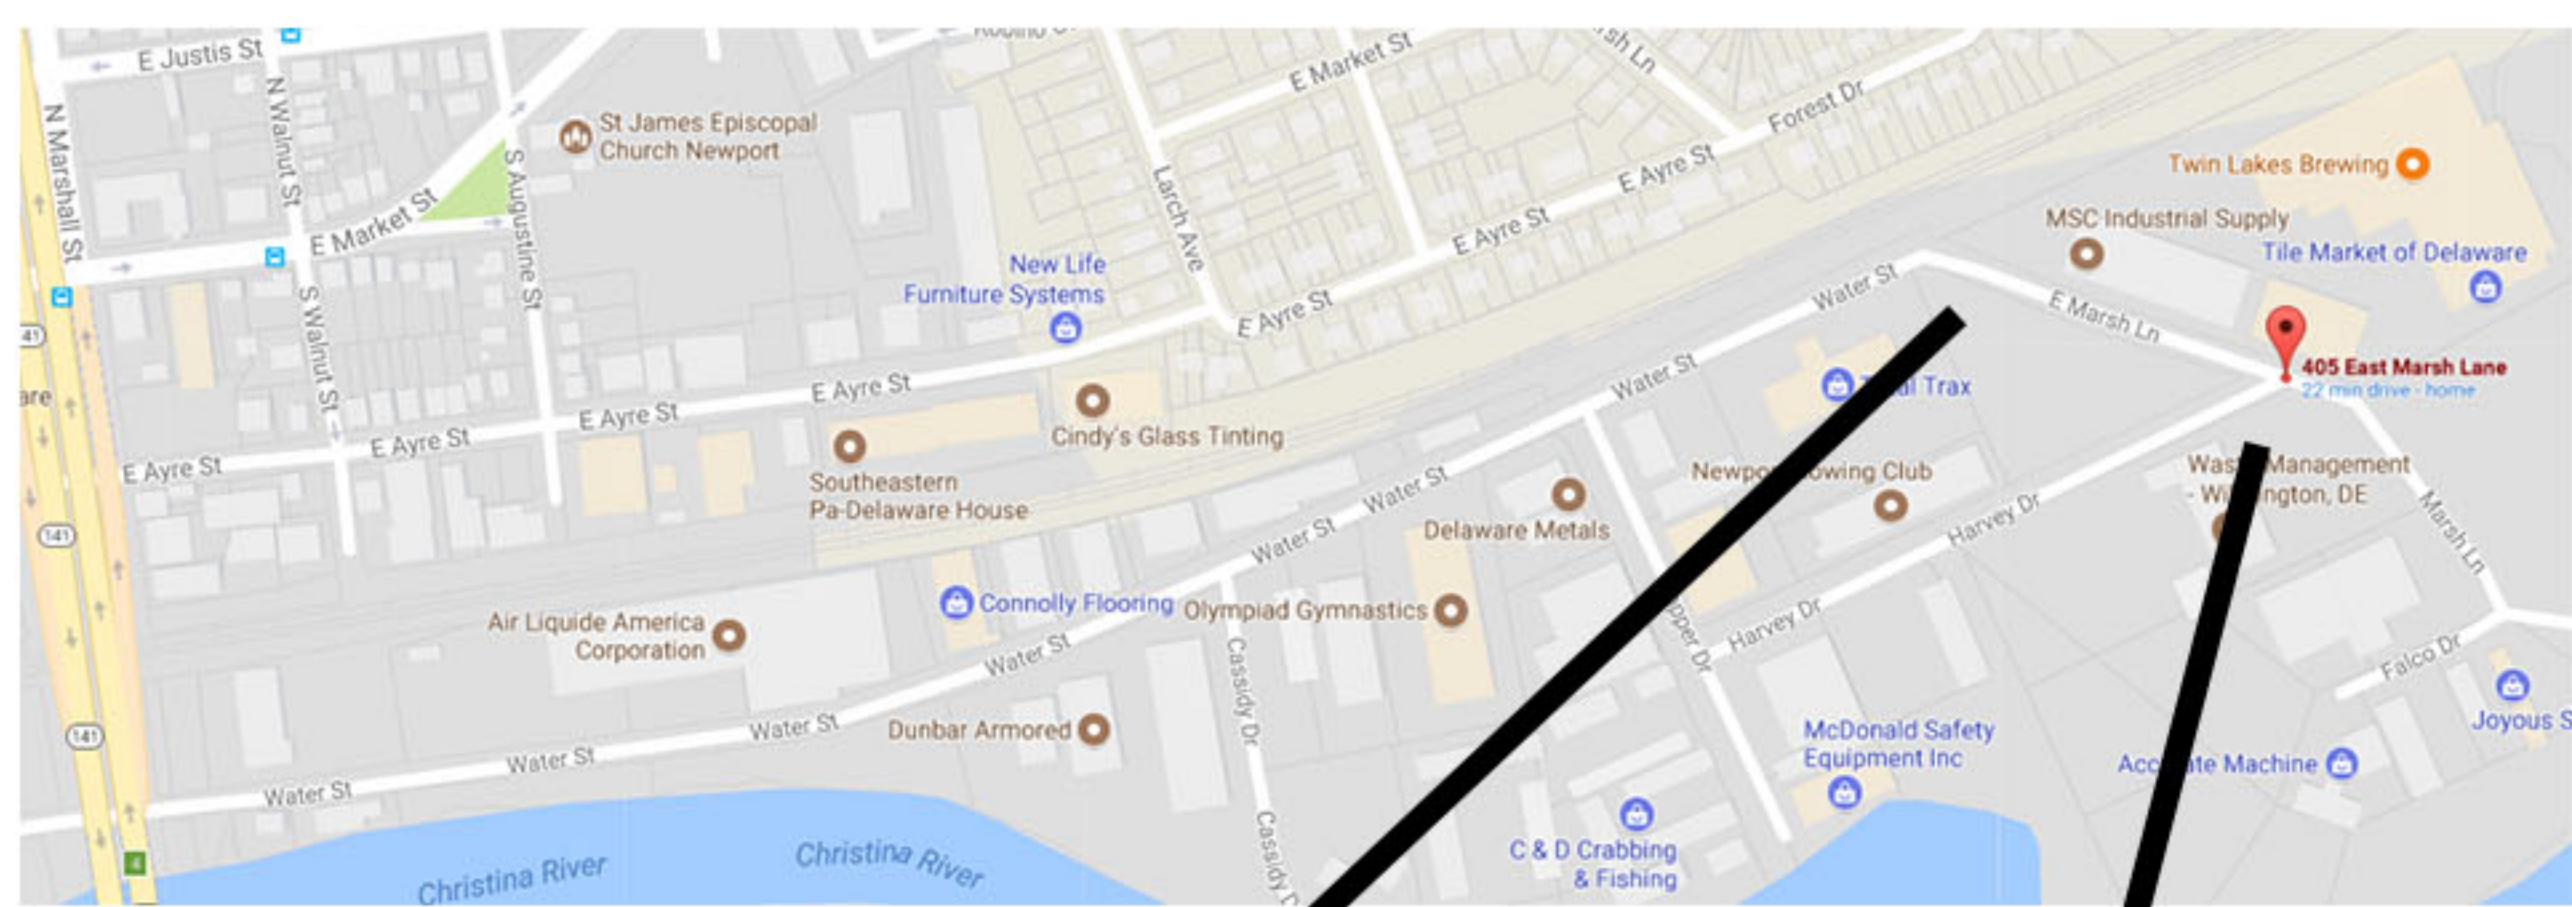

Having trouble finding the tasting room after you get on Water Street?

Your GPS will take you to the complex in front of the one we are located in.

Once Water St. starts to bend to the right, turn left into the parking lot and proceed past the complex.

Once you turn off of water street, follow the road around the first building. Then Proceed straight into the next parking lot in front of the Tasting Room!

Park Here

Safely Turn Left Here

Drive Safely! Slow down before approaching turn, pay attention to traffic both oncoming and behind you, use signals, and turn only when safe. We can't wait to see you down here, Cheers!