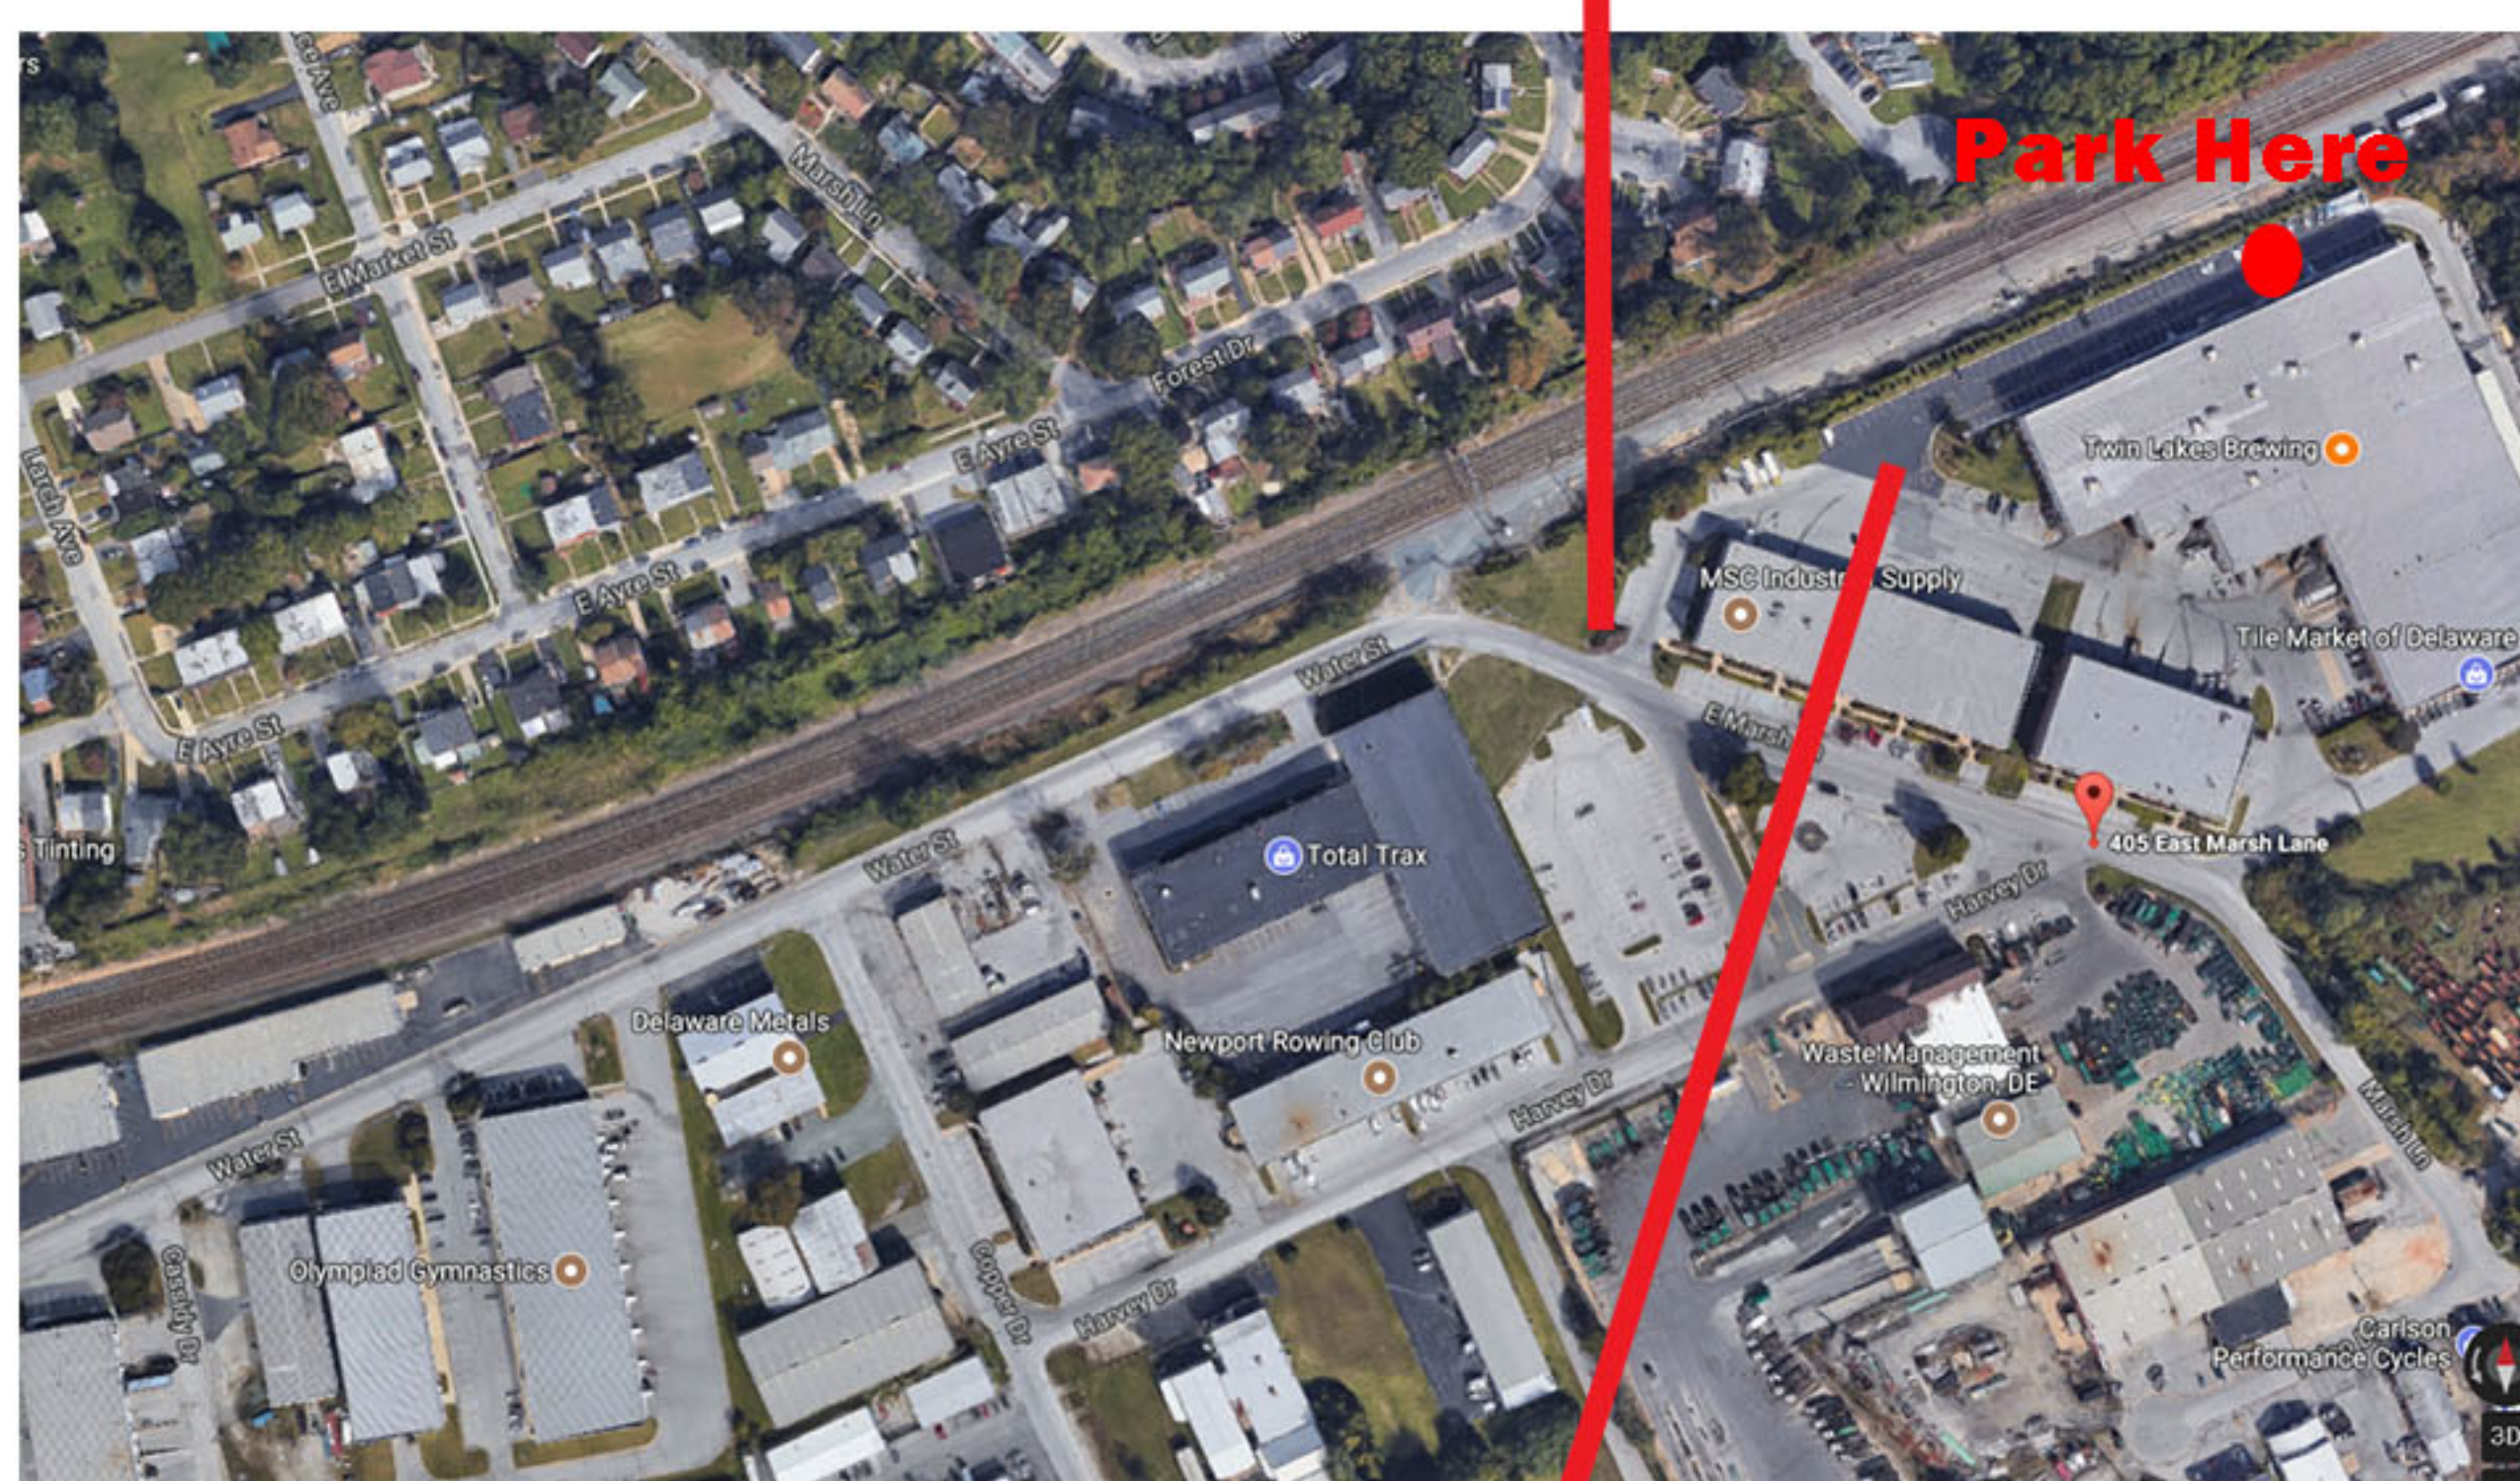

Having trouble finding the tasting room after you get on Water Street?

Your GPS will take you to the complex in front of the one we are located in.

Once Water St. starts to bend to the right, turn left into the parking lot and proceed past the complex.

Once you turn off of water street, follow the road around the first building. Then Proceed straight into the next parking lot in front of the Tasting Room!

Park Here

Safely Turn Left Here

Drive Safely! Slow down before approaching turn, pay attention to traffic both oncoming and behind you, use signals, and turn only when safe. We can't wait to see you down here, Cheers!