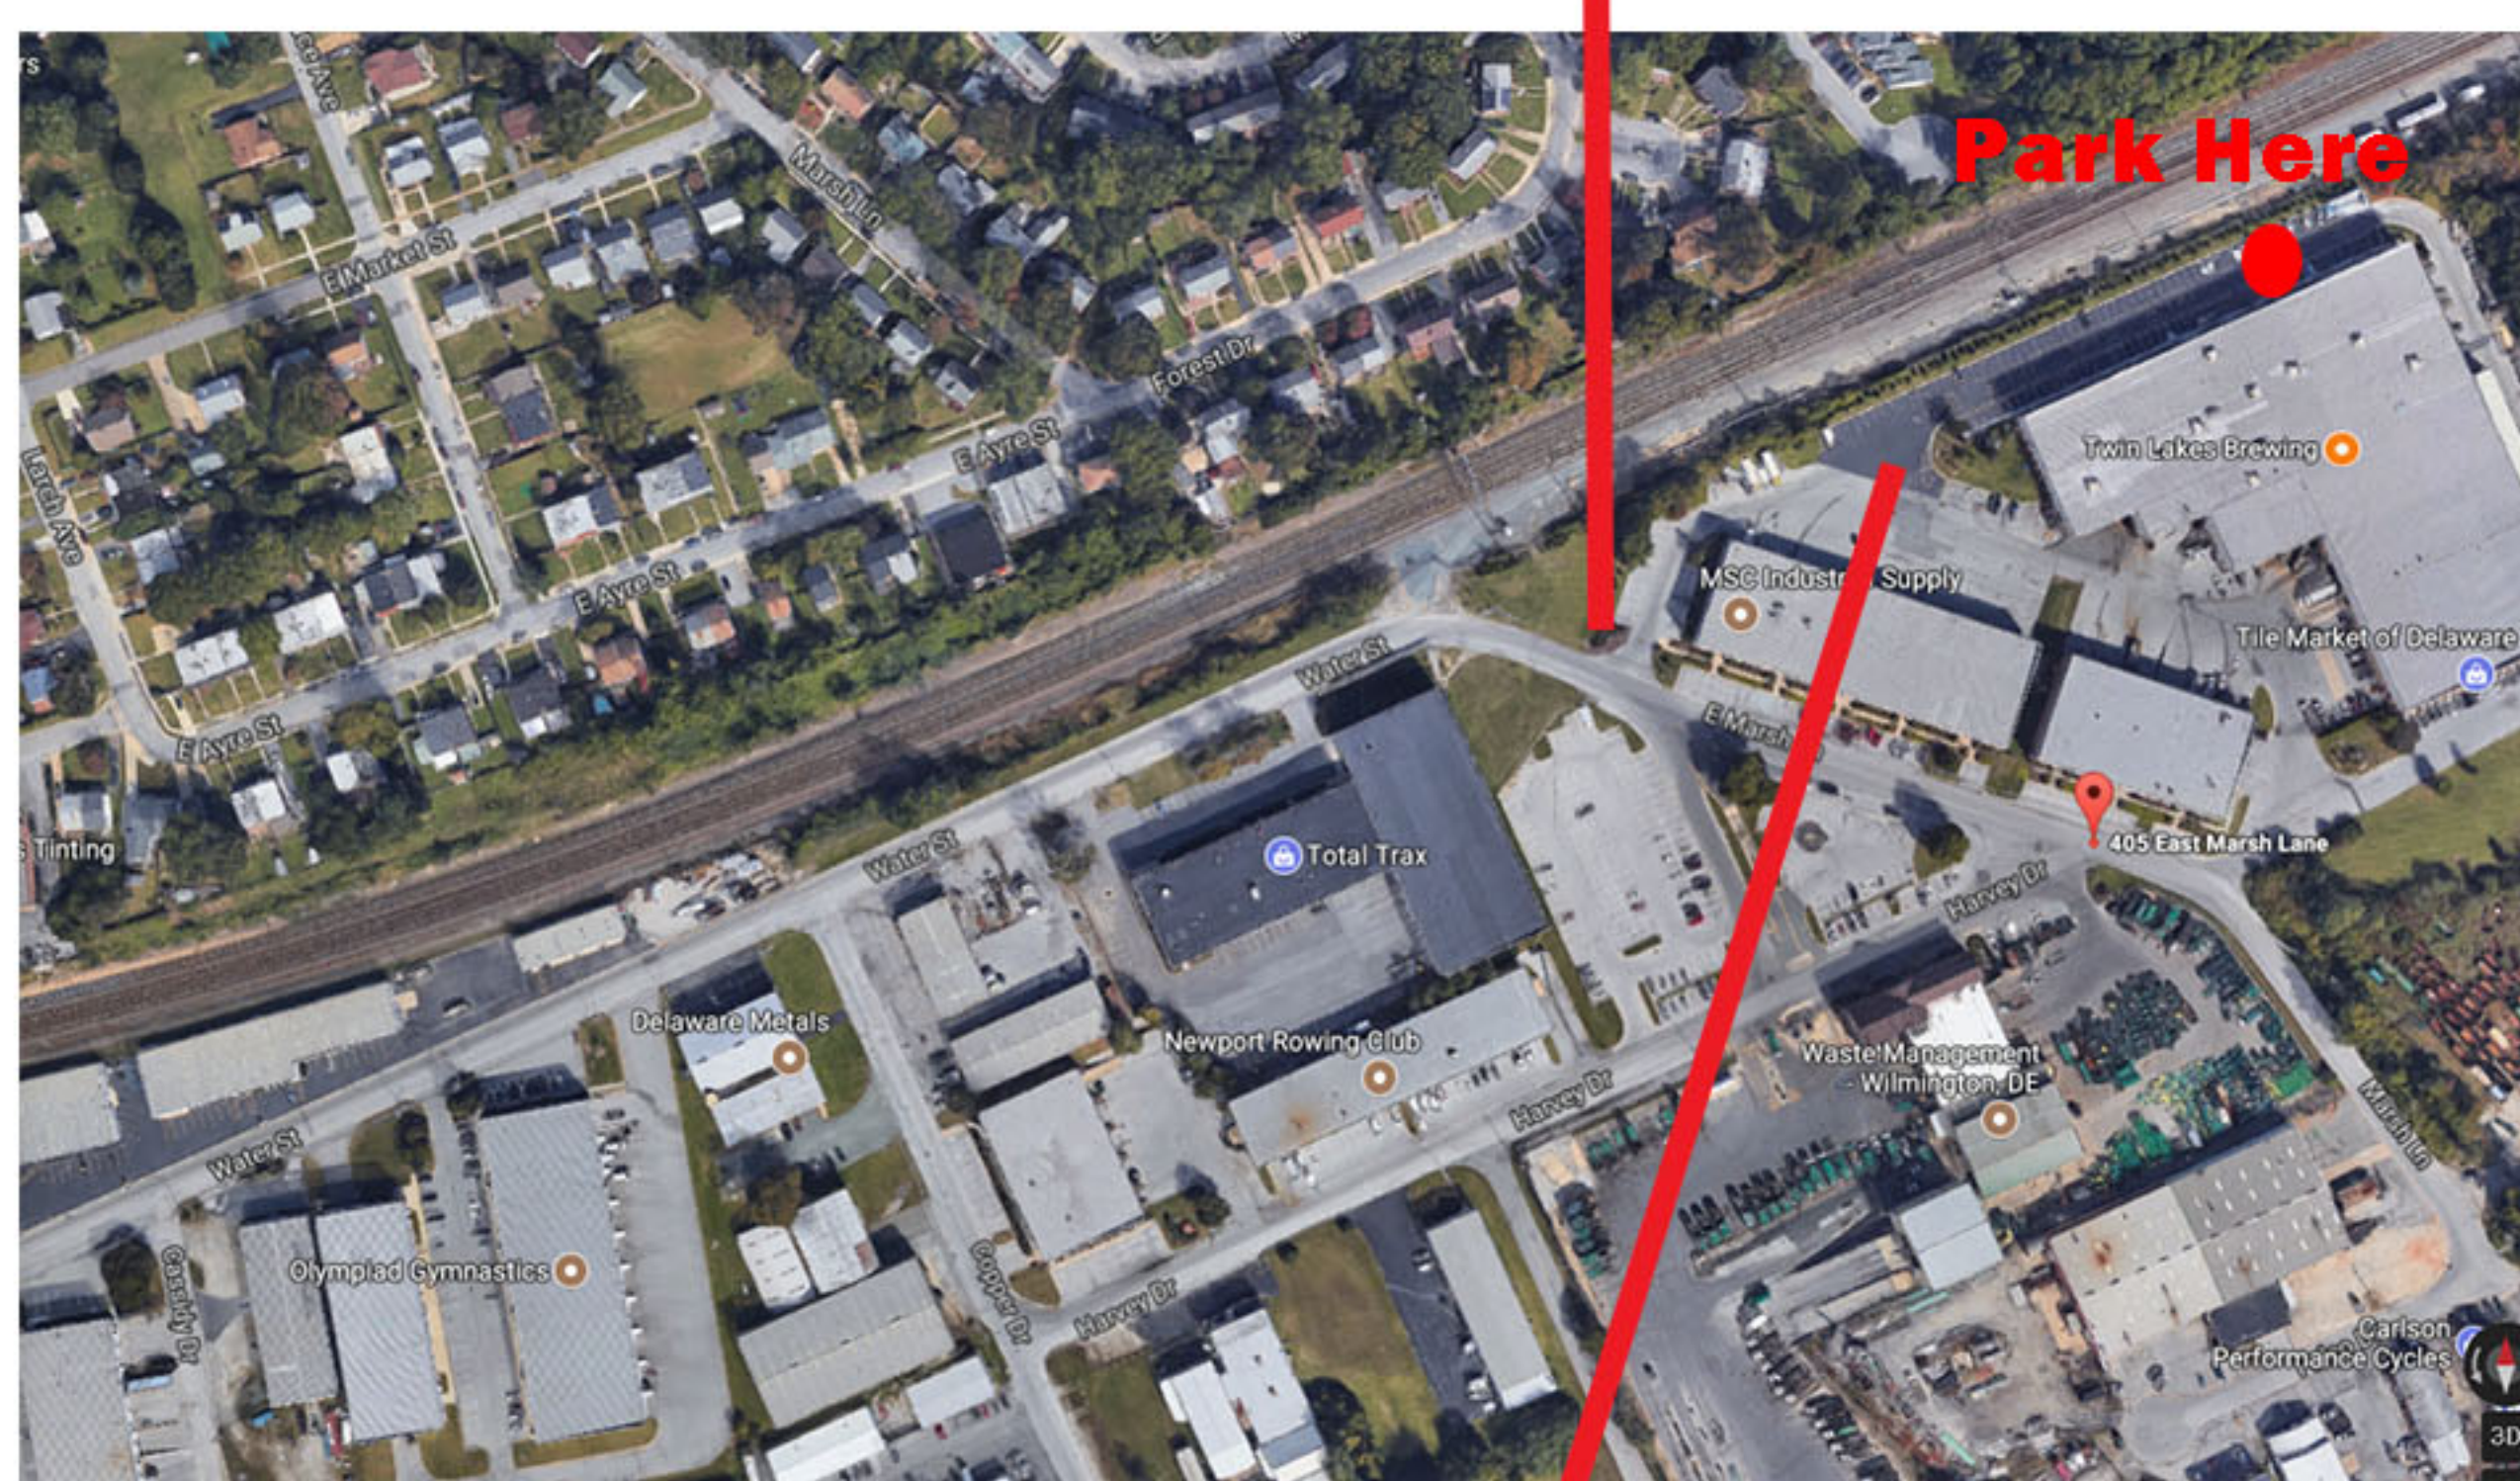

# Having trouble finding the tasting room after you get on Water Street?

**Your GPS will take you to the complex in front of the one we are located in.**

**Once Water St. starts to bend to the right, turn left into the parking lot and proceed past the complex.**

**Once you turn off of water street, follow the road around the first building. Then Proceed straight into the next parking lot in front of the Tasting Room!**

**Park Here**

**Safely Turn Left Here**

**Drive Safely! Slow down before approaching turn, pay attention to traffic both oncoming and behind you, use signals, and turn only when safe. We can't wait to see you down here, Cheers!**