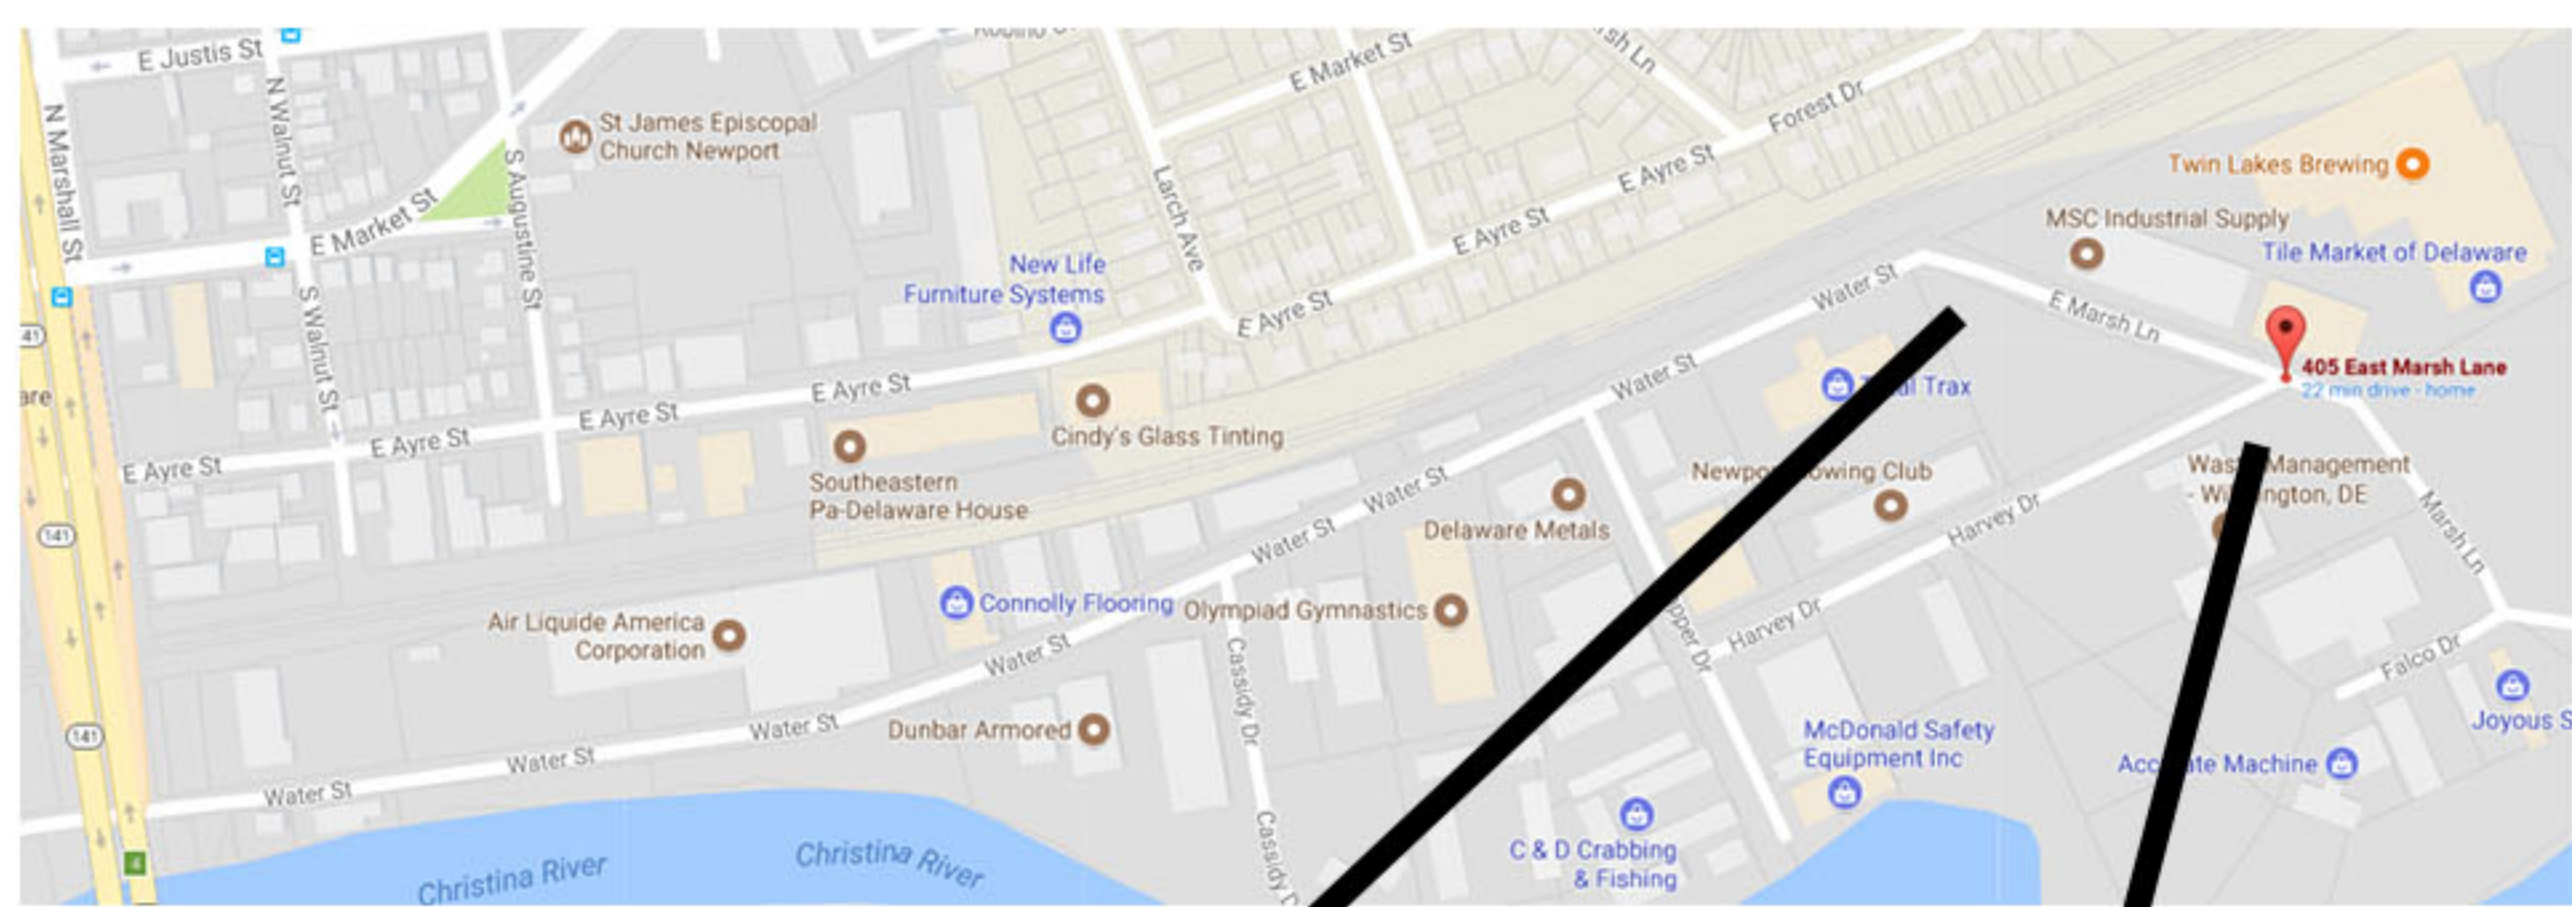

# Having trouble finding the tasting room after you get on Water Street?

**Your GPS will take you to the complex in front of the one we are located in.**

**Once Water St. starts to bend to the right, turn left into the parking lot and proceed past the complex.**

**Once you turn off of water street, follow the road around the first building. Then Proceed straight into the next parking lot in front of the Tasting Room!**

**Park Here**

**Safely Turn Left Here**

**Drive Safely! Slow down before approaching turn, pay attention to traffic both oncoming and behind you, use signals, and turn only when safe. We can't wait to see you down here, Cheers!**